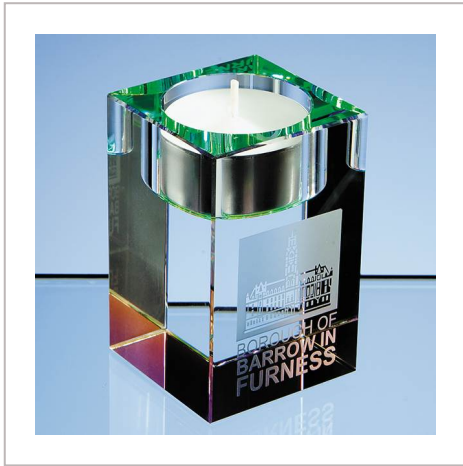

Optical Crystal Tealight* Holder

8CM OPTICAL CRYSTAL TEALIGHT* HOLDER

METHOD	Engraved
PRINT AREA	H45, W37
MATERIAL	Glass
COLOURS	Clear
SIZE	H80, W50, D50
AWARD PACKAGING	Foam Lined Boxes
WEIGHT	1.3KG
MOQ	1
CARTON QUANTITY	15
CARTON WEIGHT	20KG
CARTON DIMENSIONS	61cm x 46cm x 46cm